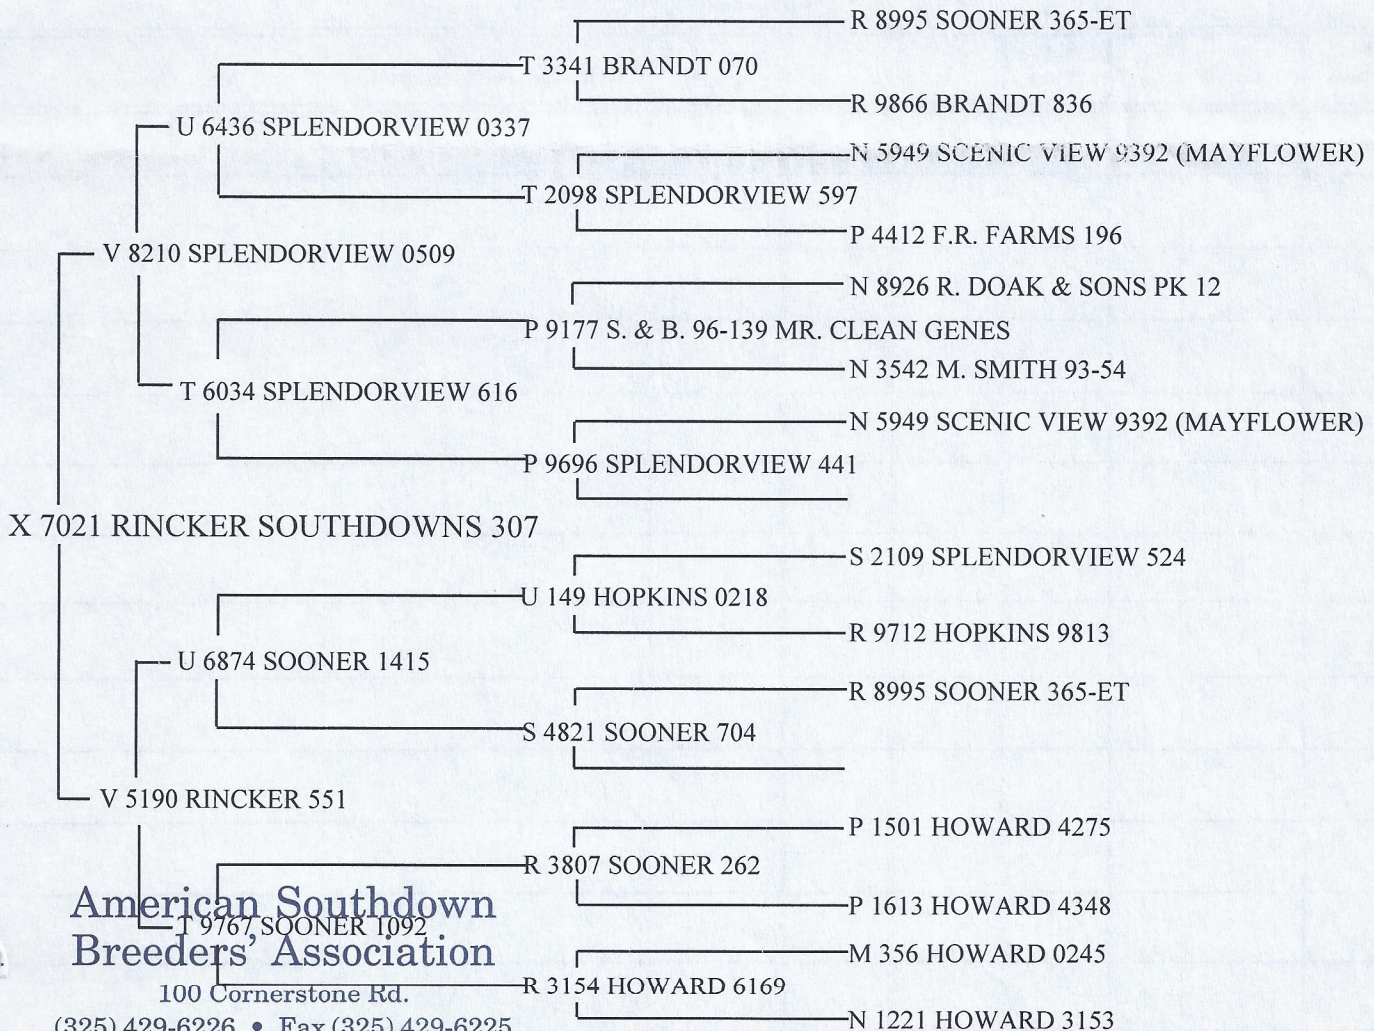

American Southdown Breeders' Association

100 Cornerstone Rd. • Fredonia, Texas 76842

Certificate of Registry

X 7021 Ewe

EWE
ASBA #

NAME *Private Flock Tag* **RINCKER SOUTHDOWN 307** **LAMBED** 9/28/2007 **Single**

SIRE V 8210 SPLENDORVIEW 0509

DAM V 5190 RINCKER 551

BREEDER RINCKER SOUTHDOWN ST. JOHNS, MI

OWNER RINCKER SOUTHDOWN ST. JOHNS, MI

DATE RECORDED 7/17/2008

Executive Secretary

THIS FIVE GENERATION PEDIGREE IS PROVIDED FOR YOUR RECORDS.

If there are any blanks on this record indicates that some of the history of this animal was recorded prior to computerization. If you would like the completed record you may order it for an additional charge, by calling the ASBA office.

**American Southdown
Breeders' Association**

100 Cornerstone Rd.

(325) 429-6226 • Fax (325) 429-6225
southdown@ctesc.net

Established in 1882