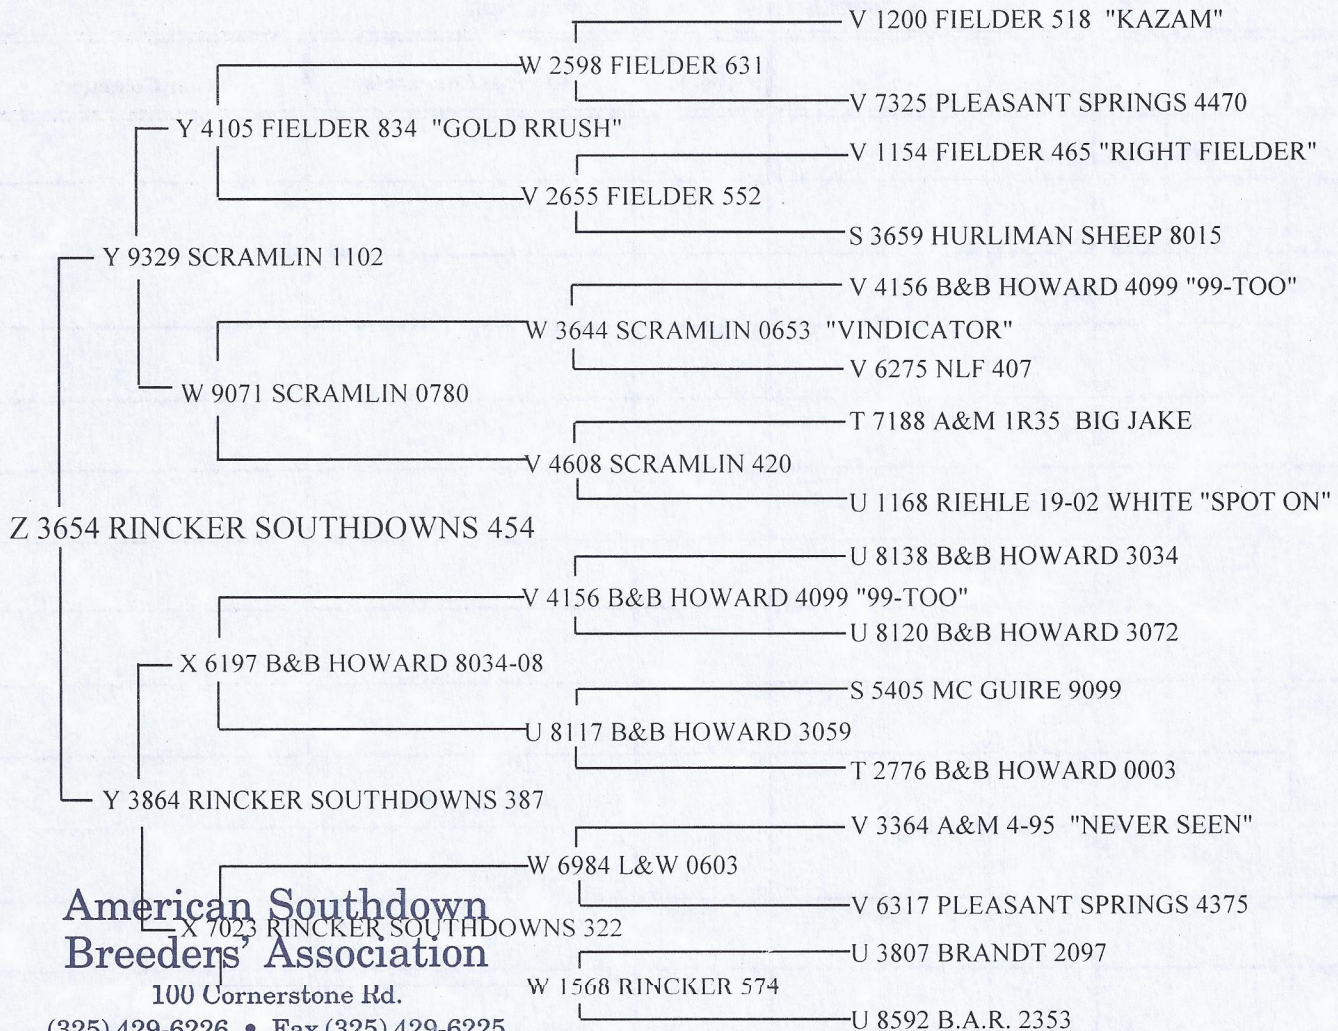

American Southdown Breeders' Association

100 Cornerstone Rd. • Fredonia, Texas 76842

Certificate of Registry

Z 3654 Ewe

EWE
ASBA #

NAME Private Flock Tag **RINCKER SOUTHDOWNS 454** **LAMBED** 2/1/2012 **Twin**

SIRE Y 9329 SCRAMLIN 1102

DAM Y 3864 RINCKER SOUTHDOWNS 387

BREEDER RINCKER SOUTHDOWNS ST.JOHNS, MI

OWNER RINCKER SOUTHDOWNS ST.JOHNS, MI

DATE RECORDED 3/23/2012

Executive Secretary

THIS FIVE GENERATION PEDIGREE IS PROVIDED FOR YOUR RECORDS.

If there are any blanks on this record indicates that some of the history of this animal was recorded prior to computerization. If you would like the completed record you may order it for an additional charge, by calling the ASBA office.

**American Southdown
Breeders' Association**

100 Cornerstone Rd.

(325) 429-6226 • Fax (325) 429-6225

southdown@ctesc.net

Established in 1882